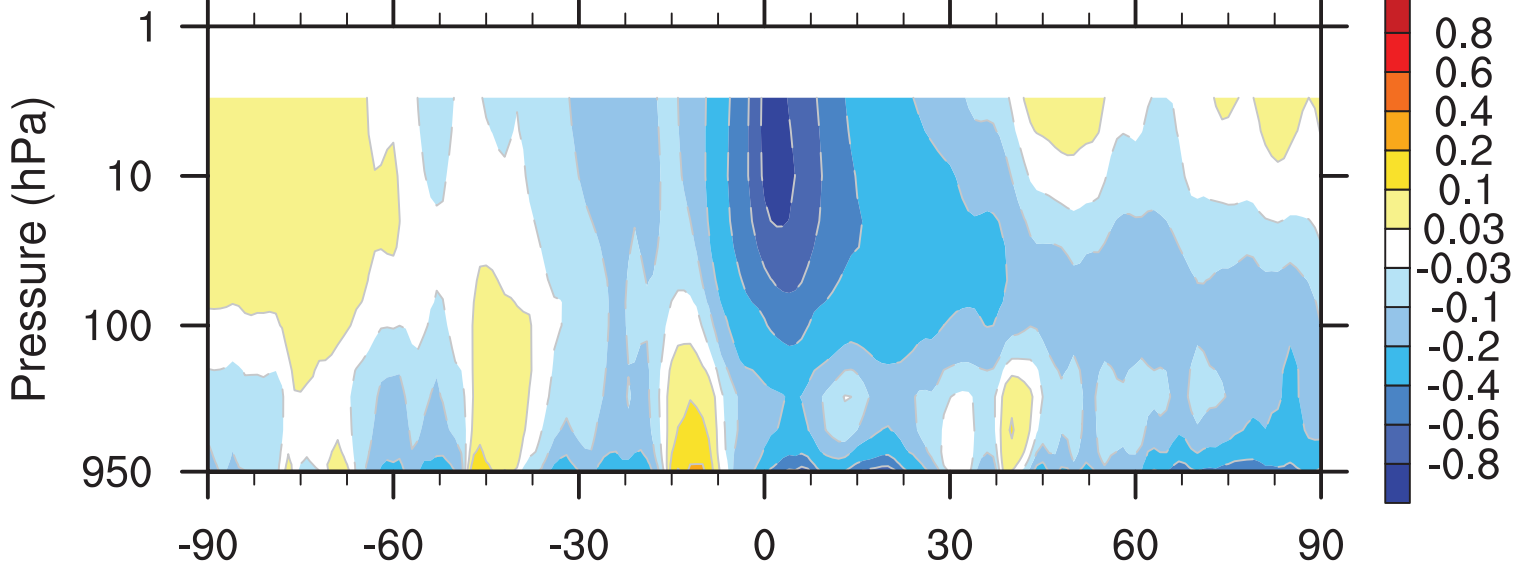

CAM5-L30 NAM-pres index composite(24 SSWs)

CAM5-L30-GWD NAM-pres index comp(34 SSWs)

CAM5-L46 NAM-Pres index composite (23 SSWs)